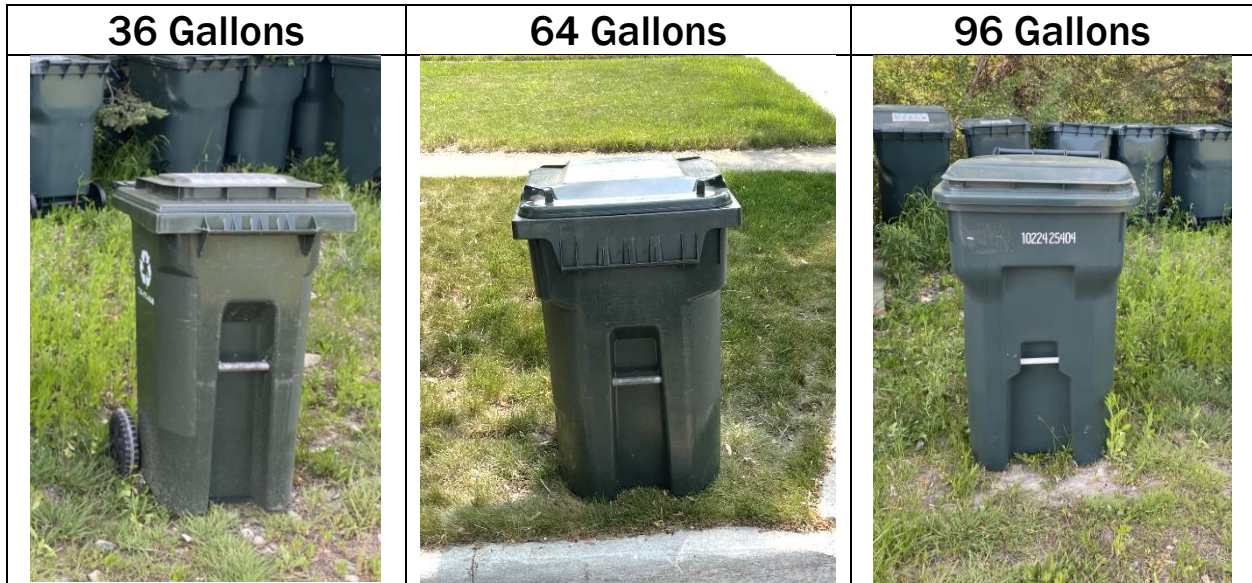

Curbside Containers: